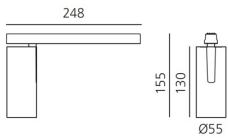

Vector Magnetic 55 - 32° 4000K DALI Brushed copper

Carlotta de Bevilacqua

IP20   Dimmerable: 

LUMINAIRE

- Watt: **26W**
- Delivered lumens output: **1622lm**
- CCT: **4000K**
- Efficiency: **68%**
- Efficacy: **62.38lm/W**
- CRI: **90**
- Dimmable Typology: **Dali**

Notes

For operation use only Artemide Power Supply kit.

DESCRIPTION

Four sizes with three different beam angles each (spot, flood, wide flood) obtained by means of refractive or hybrid optical units. Junction arm integrated in the spotlight's body to keep the barycentre aligned with the track and prevent any imbalance in possible suspension versions of the track. The junction allows 360° rotation and 90° tilting for maximum emission adjustment freedom.

DIMENSIONS

- Height: **cm 15.5**
- Diameter: **cm 5.5**
- Base Length: **cm 24.8**
- Inclination: **-90+90**
- Rotation: **360°**
- Weight: **cm 0.5**

SOURCES INCLUDED

- Category: **Led**
- Number: **1**
- Watt: **26W**
- Color temperature (K): **4000K**
- CRI: **90**
- Color Tolerance: **MacAdam 3SDCM**
- Service Life: **L70 (6K) 50000h**