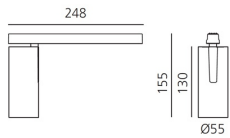

Vector Magnetic 55 - 32° 4000K DALI White

Carlotta de Bevilacqua

IP20   Dimmerable: 

LUMINAIRE

- Watt: **26W**
- Delivered lumens output: **1622lm**
- CCT: **4000K**
- Efficiency: **68%**
- Efficacy: **62.38lm/W**
- CRI: **90**
- Dimmable Typology: **Dali**

Notes

For operation use only Artemide Power Supply kit.

DESCRIPTION

Four sizes with three different beam angles each (spot, flood, wide flood) obtained by means of refractive or hybrid optical units. Junction arm integrated in the spotlight's body to keep the barycentre aligned with the track and prevent any imbalance in possible suspension versions of the track. The junction allows 360° rotation and 90° tilting for maximum emission adjustment freedom.

DIMENSIONS

- Height: **cm 15.5**
- Diameter: **cm 5.5**
- Base Length: **cm 24.8**
- Inclination: **-90+90**
- Rotation: **360°**
- Weight: **cm 0.5**

SOURCES INCLUDED

- Category: **Led**
- Number: **1**
- Watt: **26W**
- Color temperature (K): **4000K**
- CRI: **90**
- Color Tolerance: **MacAdam 3SDCM**
- Service Life: **L70 (6K) 50000h**