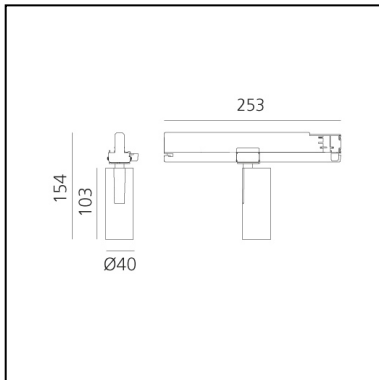

Vector Track 40 13° 2700K DALI Black

Carlotta de Bevilacqua

DESCRIPTION

Three sizes with three different beam angles each (spot, flood, wide flood) obtained by means of refractive or hybrid optical units. Vector 55 track DALI zoom optic (22°-32°). Junction arm integrated in the spotlight's body to keep the barycentre aligned with the track and prevent any imbalance in possible suspension versions of the track. The junction allows 360° rotation and 90° tilting for maximum emission adjustment freedom. Vector 95 available only in track version. Version with compact 4-conductor (3p+n) adapter with hidden LED driver and not-dimmable phase selector.

IP20    Dimmerable: 

LUMINAIRE

- Watt: **10W**
- Delivered lumens output: **505lm**
- CCT: **2700K**
- Efficiency: **81%**
- Efficacy: **50.53lm/W**
- CRI: **90**
- Dimmable Typology: **Dali**

Notes

220/240Vac 50/60Hz Electronic ballast included.

PRODUCT CODE: AN01604

FEATURES

- Article Code: **AN01604**
- Colour: **Black**
- Installation: **ProjectorTrack**
- Series: **Architectural Indoor**
- Environment: **Indoor**
- design by: **Carlotta de Bevilacqua**

DIMENSIONS

- Height: **cm 15.4**
- Diameter: **cm 4**
- Base Length: **cm 25.3**
- Inclination: **-90+90**
- Rotation: **360°**

SOURCES INCLUDED

- Category: **Led**
- Number: **1**
- Watt: **10W**
- Color temperature (K): **2700K**