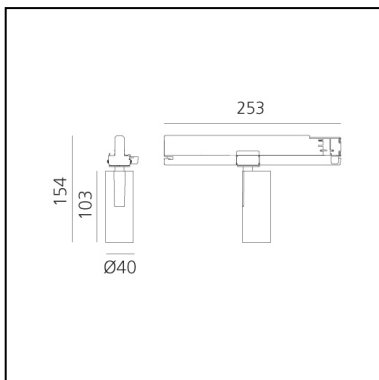

Vector Track 40 13° 2700K DALI

Brushed bronze

Carlotta de Bevilacqua

DESCRIPTION

Three sizes with three different beam angles each (spot, flood, wide flood) obtained by means of refractive or hybrid optical units. Vector 55 track DALI zoom optic (22°-32°). Junction arm integrated in the spotlight's body to keep the barycentre aligned with the track and prevent any imbalance in possible suspension versions of the track. The junction allows 360° rotation and 90° tilting for maximum emission adjustment freedom. Vector 95 available only in track version. Version with compact 4-conductor (3p+n) adapter with hidden LED driver and not-dimmable phase selector.

IP20    Dimmerable: 

LUMINAIRE

- Watt: **10W**
- Delivered lumens output: **505lm**
- CCT: **2700K**
- Efficiency: **81%**
- Efficacy: **50.53lm/W**
- CRI: **90**
- Dimmable Typology: **Dali**

Notes

220/240Vac 50/60Hz Electronic ballast included.

DIMENSIONS

- Height: **cm 15.4**
- Diameter: **cm 4**
- Base Length: **cm 25.3**
- Inclination: **-90+90**
- Rotation: **360°**

SOURCES INCLUDED

- Category: **Led**
- Number: **1**
- Watt: **10W**
- Color temperature (K): **2700K**