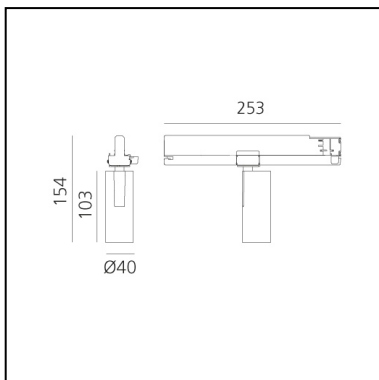

Vector Track 40 13° 2700K DALI

Brushed silver

Carlotta de Bevilacqua

DESCRIPTION

Three sizes with three different beam angles each (spot, flood, wide flood) obtained by means of refractive or hybrid optical units. Vector 55 track DALI zoom optic (22°-32°). Junction arm integrated in the spotlight's body to keep the barycentre aligned with the track and prevent any imbalance in possible suspension versions of the track. The junction allows 360° rotation and 90° tilting for maximum emission adjustment freedom. Vector 95 available only in track version. Version with compact 4-conductor (3p+n) adapter with hidden LED driver and not-dimmable phase selector.

IP20    Dimmerable: 

LUMINAIRE

- Watt: **10W**
- Delivered lumens output: **505lm**
- CCT: **2700K**
- Efficiency: **81%**
- Efficacy: **50.53lm/W**
- CRI: **90**
- Dimmable Typology: **Dali**

Notes

220/240Vac 50/60Hz Electronic ballast included.

DIMENSIONS

- Height: **cm 15.4**
- Diameter: **cm 4**
- Base Length: **cm 25.3**
- Inclination: **-90+90**
- Rotation: **360°**

SOURCES INCLUDED

- Category: **Led**
- Number: **1**
- Watt: **10W**
- Color temperature (K): **2700K**