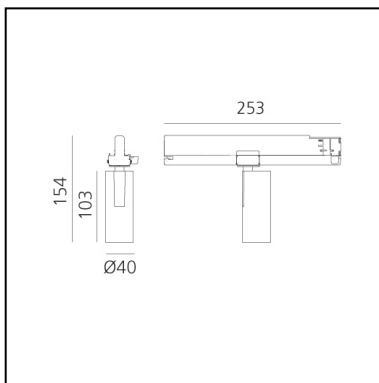

Vector Track 40 13° 2700K DALI White

Carlotta de Bevilacqua

DESCRIPTION

Three sizes with three different beam angles each (spot, flood, wide flood) obtained by means of refractive or hybrid optical units. Vector 55 track DALI zoom optic (22°-32°). Junction arm integrated in the spotlight's body to keep the barycentre aligned with the track and prevent any imbalance in possible suspension versions of the track. The junction allows 360° rotation and 90° tilting for maximum emission adjustment freedom. Vector 95 available only in track version. Version with compact 4-conductor (3p+n) adapter with hidden LED driver and not-dimmable phase selector.

IP20    Dimmerable: 

LUMINAIRE

- Watt: **10W**
- Delivered lumens output: **505lm**
- CCT: **2700K**
- Efficiency: **81%**
- Efficacy: **50.53lm/W**
- CRI: **90**
- Dimmable Typology: **Dali**

Notes

220/240Vac 50/60Hz Electronic ballast included.

PRODUCT CODE: AN01601

FEATURES

- Article Code: **AN01601**
- Colour: **White**
- Installation: **ProjectorTrack**
- Series: **Architectural Indoor**
- Environment: **Indoor**
- design by: **Carlotta de Bevilacqua**

DIMENSIONS

- Height: **cm 15.4**
- Diameter: **cm 4**
- Base Length: **cm 25.3**
- Inclination: **-90+90**
- Rotation: **360°**

SOURCES INCLUDED

- Category: **Led**
- Number: **1**
- Watt: **10W**
- Color temperature (K): **2700K**