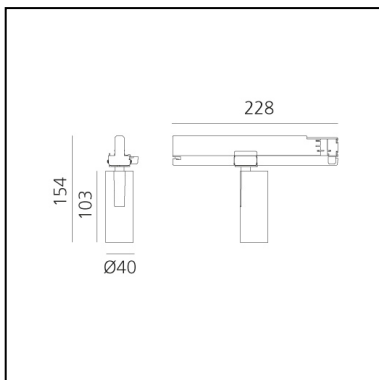

Vector Track 40 13° 2700K Undimmable Brushed silver

Carlotta de Bevilacqua

DESCRIPTION

Three sizes with three different beam angles each (spot, flood, wide flood) obtained by means of refractive or hybrid optical units. Vector 55 track DALI zoom optic (22°-32°). Junction arm integrated in the spotlight's body to keep the barycentre aligned with the track and prevent any imbalance in possible suspension versions of the track. The junction allows 360° rotation and 90° tilting for maximum emission adjustment freedom. Vector 95 available only in track version. Version with compact 4-conductor (3p+n) adapter with hidden LED driver and not-dimmable phase selector.

IP20   

LUMINAIRE

- Watt: **10W**
- Delivered lumens output: **505lm**
- CCT: **2700K**
- Efficiency: **81%**
- Efficacy: **50.53lm/W**
- CRI: **90**

Notes

220/240Vac 50/60Hz Electronic ballast included.

PRODUCT CODE: AN01115

DIMENSIONS

- Height: **cm 15.4**
- Diameter: **cm 4**
- Base Length: **cm 22.8**
- Inclination: **-90+90**
- Rotation: **360°**

SOURCES INCLUDED

- Category: **Led**
- Number: **1**
- Watt: **10W**
- Color temperature (K): **2700K**