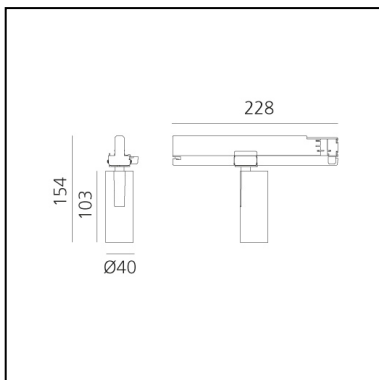

DESCRIPTION

Three sizes with three different beam angles each (spot, flood, wide flood) obtained by means of refractive or hybrid optical units. Vector 55 track DALI zoom optic (22°-32°). Junction arm integrated in the spotlight's body to keep the barycentre aligned with the track and prevent any imbalance in possible suspension versions of the track. The junction allows 360° rotation and 90° tilting for maximum emission adjustment freedom. Vector 95 available only in track version. Version with compact 4-conductor (3p+n) adapter with hidden LED driver and not-dimmable phase selector.

IP20