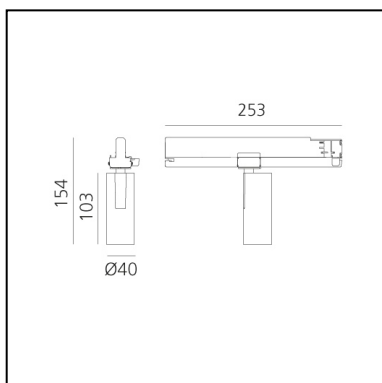

LUMINAIRE

- Watt: **10W**
- Delivered lumens output: **541lm**
- CCT: **3000K**
- Efficiency: **81%**
- Efficacy: **54.09lm/W**
- CRI: **90**
- Dimmable Typology: **Dali**

Notes

220/240Vac 50/60Hz Electronic ballast included.