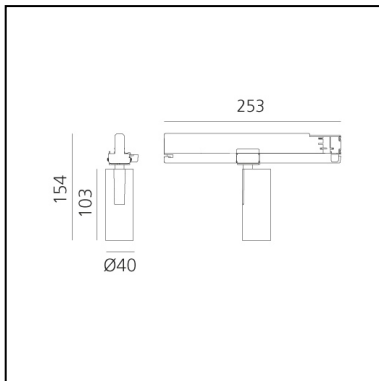

Vector Track 40 13° 3000K DALI

Brushed bronze

Carlotta de Bevilacqua

DESCRIPTION

Three sizes with three different beam angles each (spot, flood, wide flood) obtained by means of refractive or hybrid optical units. Vector 55 track DALI zoom optic (22°-32°). Junction arm integrated in the spotlight's body to keep the barycentre aligned with the track and prevent any imbalance in possible suspension versions of the track. The junction allows 360° rotation and 90° tilting for maximum emission adjustment freedom. Vector 95 available only in track version. Version with compact 4-conductor (3p+n) adapter with hidden LED driver and not-dimmable phase selector.

IP20    Dimmerable: 

LUMINAIRE

- Watt: **10W**
- Delivered lumens output: **541lm**
- CCT: **3000K**
- Efficiency: **81%**
- Efficacy: **54.09lm/W**
- CRI: **90**
- Dimmable Typology: **Dali**

Notes

220/240Vac 50/60Hz Electronic ballast included.

PRODUCT CODE: AN00620

FEATURES

- Article Code: **AN00620**
- Colour: **Brushed Bronze**
- Installation: **ProjectorTrack**
- Series: **Architectural Indoor**
- Environment: **Indoor**
- design by: **Carlotta de Bevilacqua**

DIMENSIONS

- Height: **cm 15.4**
- Diameter: **cm 4**
- Base Length: **cm 25.3**
- Inclination: **-90+90**
- Rotation: **360°**

SOURCES INCLUDED

- Category: **Led**
- Number: **1**
- Watt: **10W**
- Color temperature (K): **3000K**
- CRI: **90**
- Color Tolerance: **MacAdam 3SDCM**
- Service Life: **L90 (10K) 60500h**