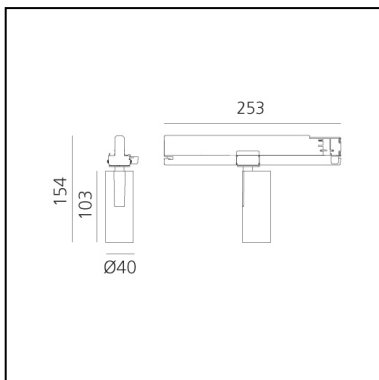

Vector Track 40 13° 3000K DALI

Brushed silver

Carlotta de Bevilacqua

DESCRIPTION

Three sizes with three different beam angles each (spot, flood, wide flood) obtained by means of refractive or hybrid optical units. Vector 55 track DALI zoom optic (22°-32°). Junction arm integrated in the spotlight's body to keep the barycentre aligned with the track and prevent any imbalance in possible suspension versions of the track. The junction allows 360° rotation and 90° tilting for maximum emission adjustment freedom. Vector 95 available only in track version. Version with compact 4-conductor (3p+n) adapter with hidden LED driver and not-dimmable phase selector.

IP20    Dimmerable: 

LUMINAIRE

- Watt: **10W**
- Delivered lumens output: **541lm**
- CCT: **3000K**
- Efficiency: **81%**
- Efficacy: **54.09lm/W**
- CRI: **90**
- Dimmable Typology: **Dali**

Notes

220/240Vac 50/60Hz Electronic ballast included.

DIMENSIONS

- Height: **cm 15.4**
- Diameter: **cm 4**
- Base Length: **cm 25.3**
- Inclination: **-90+90**
- Rotation: **360°**

SOURCES INCLUDED

- Category: **Led**
- Number: **1**
- Watt: **10W**
- Color temperature (K): **3000K**
- CRI: **90**
- Color Tolerance: **MacAdam 3SDCM**
- Service Life: **L90 (10K) 60500h**