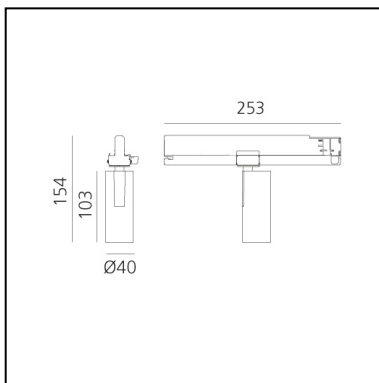

DESCRIPTION

Three sizes with three different beam angles each (spot, flood, wide flood) obtained by means of refractive or hybrid optical units. Vector 55 track DALI zoom optic (22°-32°). Junction arm integrated in the spotlight's body to keep the barycentre aligned with the track and prevent any imbalance in possible suspension versions of the track. The junction allows 360° rotation and 90° tilting for maximum emission adjustment freedom. Vector 95 available only in track version. Version with compact 4-conductor (3p+n) adapter with hidden LED driver and not-dimmable phase selector.

IP20 Dimmerable: