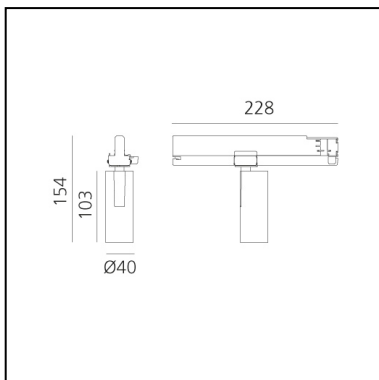

Vector Track 40 13° 3000K Undimmable Black

Carlotta de Bevilacqua

DESCRIPTION

Three sizes with three different beam angles each (spot, flood, wide flood) obtained by means of refractive or hybrid optical units. Vector 55 track DALI zoom optic (22°-32°). Junction arm integrated in the spotlight's body to keep the barycentre aligned with the track and prevent any imbalance in possible suspension versions of the track. The junction allows 360° rotation and 90° tilting for maximum emission adjustment freedom. Vector 95 available only in track version. Version with compact 4-conductor (3p+n) adapter with hidden LED driver and not-dimmable phase selector.

IP20   

LUMINAIRE

- Watt: **10W**
- Delivered lumens output: **541lm**
- CCT: **3000K**
- Efficiency: **81%**
- Efficacy: **54.09lm/W**
- CRI: **90**

Notes

220/240Vac 50/60Hz Electronic ballast included.

PRODUCT CODE: AN00104

FEATURES

- Article Code: **AN00104**
- Colour: **Black**
- Installation: **ProjectorTrack**
- Series: **Architectural Indoor**
- Environment: **Indoor**
- design by: **Carlotta de Bevilacqua**

DIMENSIONS

- Height: **cm 15.4**
- Diameter: **cm 4**
- Base Length: **cm 22.8**
- Inclination: **-90+90**
- Rotation: **360°**

SOURCES INCLUDED

- Category: **Led**
- Number: **1**
- Watt: **10W**
- Color temperature (K): **3000K**
- CRI: **90**
- Color Tolerance: **MacAdam 3SDCM**
- Service Life: **L90 (10K) 60500h**