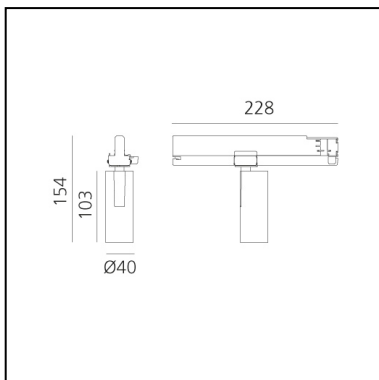

Vector Track 40 13° 3000K Undimmable Brushed bronze

Carlotta de Bevilacqua

DESCRIPTION

Three sizes with three different beam angles each (spot, flood, wide flood) obtained by means of refractive or hybrid optical units. Vector 55 track DALI zoom optic (22°-32°). Junction arm integrated in the spotlight's body to keep the barycentre aligned with the track and prevent any imbalance in possible suspension versions of the track. The junction allows 360° rotation and 90° tilting for maximum emission adjustment freedom. Vector 95 available only in track version. Version with compact 4-conductor (3p+n) adapter with hidden LED driver and not-dimmable phase selector.

IP20   

LUMINAIRE

- Watt: **10W**
- Delivered lumens output: **541lm**
- CCT: **3000K**
- Efficiency: **81%**
- Efficacy: **54.09lm/W**
- CRI: **90**

Notes

220/240Vac 50/60Hz Electronic ballast included.

PRODUCT CODE: AN00120

DIMENSIONS

- Height: **cm 15.4**
- Diameter: **cm 4**
- Base Length: **cm 22.8**
- Inclination: **-90+90**
- Rotation: **360°**

SOURCES INCLUDED

- Category: **Led**
- Number: **1**
- Watt: **10W**
- Color temperature (K): **3000K**
- CRI: **90**
- Color Tolerance: **MacAdam 3SDCM**
- Service Life: **L90 (10K) 60500h**