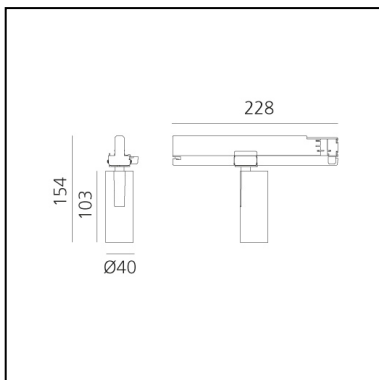

Vector Track 40 13° 3000K Undimmable White

Carlotta de Bevilacqua

DESCRIPTION

Three sizes with three different beam angles each (spot, flood, wide flood) obtained by means of refractive or hybrid optical units. Vector 55 track DALI zoom optic (22°-32°). Junction arm integrated in the spotlight's body to keep the barycentre aligned with the track and prevent any imbalance in possible suspension versions of the track. The junction allows 360° rotation and 90° tilting for maximum emission adjustment freedom. Vector 95 available only in track version. Version with compact 4-conductor (3p+n) adapter with hidden LED driver and not-dimmable phase selector.

IP20   

LUMINAIRE

- Watt: **10W**
- Delivered lumens output: **541lm**
- CCT: **3000K**
- Efficiency: **81%**
- Efficacy: **54.09lm/W**
- CRI: **90**

Notes

220/240Vac 50/60Hz Electronic ballast included.

PRODUCT CODE: AN00101

FEATURES

- Article Code: **AN00101**
- Colour: **White**
- Installation: **ProjectorTrack**
- Series: **Architectural Indoor**
- Environment: **Indoor**
- design by: **Carlotta de Bevilacqua**

DIMENSIONS

- Height: **cm 15.4**
- Diameter: **cm 4**
- Base Length: **cm 22.8**
- Inclination: **-90+90**
- Rotation: **360°**

SOURCES INCLUDED

- Category: **Led**
- Number: **1**
- Watt: **10W**
- Color temperature (K): **3000K**
- CRI: **90**
- Color Tolerance: **MacAdam 3SDCM**
- Service Life: **L90 (10K) 60500h**