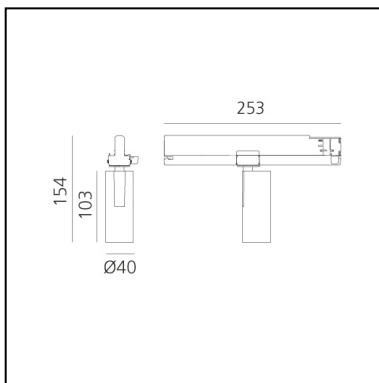

Vector Track 40 13° 4000K DALI Black

Carlotta de Bevilacqua

DESCRIPTION

Three sizes with three different beam angles each (spot, flood, wide flood) obtained by means of refractive or hybrid optical units. Vector 55 track DALI zoom optic (22°-32°). Junction arm integrated in the spotlight's body to keep the barycentre aligned with the track and prevent any imbalance in possible suspension versions of the track. The junction allows 360° rotation and 90° tilting for maximum emission adjustment freedom. Vector 95 available only in track version. Version with compact 4-conductor (3p+n) adapter with hidden LED driver and not-dimmable phase selector.

IP20    Dimmerable: 

LUMINAIRE

- Watt: **10W**
- Delivered lumens output: **541lm**
- CCT: **4000K**
- Efficiency: **81%**
- Efficacy: **54.09lm/W**
- CRI: **90**
- Dimmable Typology: **Dali**

Notes

220/240Vac 50/60Hz Electronic ballast included.

PRODUCT CODE: AN05604

FEATURES

- Article Code: **AN05604**
- Colour: **Black**
- Installation: **ProjectorTrack**
- Series: **Architectural Indoor**
- Environment: **Indoor**
- design by: **Carlotta de Bevilacqua**

DIMENSIONS

- Height: **cm 15.4**
- Diameter: **cm 4**
- Base Length: **cm 25.3**
- Inclination: **-90+90**
- Rotation: **360°**

SOURCES INCLUDED

- Category: **Led**
- Number: **1**
- Watt: **10W**
- Color temperature (K): **4000K**
- Color Tolerance: **MacAdam 3SDCM**
- Service Life: **L70 (6K) 50000h**