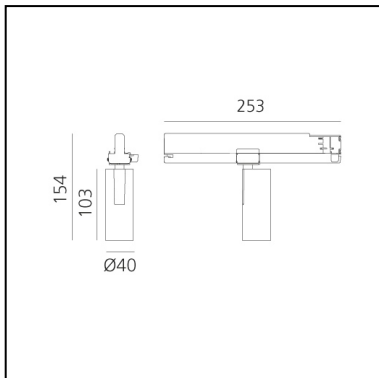

Vector Track 40 13° 4000K DALI Brushed Bronze

Carlotta de Bevilacqua

DESCRIPTION

Three sizes with three different beam angles each (spot, flood, wide flood) obtained by means of refractive or hybrid optical units. Vector 55 track DALI zoom optic (22°-32°). Junction arm integrated in the spotlight's body to keep the barycentre aligned with the track and prevent any imbalance in possible suspension versions of the track. The junction allows 360° rotation and 90° tilting for maximum emission adjustment freedom. Vector 95 available only in track version. Version with compact 4-conductor (3p+n) adapter with hidden LED driver and not-dimmable phase selector.

IP20    Dimmerable: 

LUMINAIRE

- Watt: **10W**
- Delivered lumens output: **541lm**
- CCT: **4000K**
- Efficiency: **81%**
- Efficacy: **54.09lm/W**
- CRI: **90**
- Dimmable Typology: **Dali**

Notes

220/240Vac 50/60Hz Electronic ballast included.

PRODUCT CODE: AN05620

FEATURES

- Article Code: **AN05620**
- Colour: **Brushed Bronze**
- Installation: **ProjectorTrack**
- Series: **Architectural Indoor**
- Environment: **Indoor**
- design by: **Carlotta de Bevilacqua**

DIMENSIONS

- Height: **cm 15.4**
- Diameter: **cm 4**
- Base Length: **cm 25.3**
- Inclination: **-90+90**
- Rotation: **360°**

SOURCES INCLUDED

- Category: **Led**
- Number: **1**
- Watt: **10W**
- Color temperature (K): **4000K**
- Color Tolerance: **MacAdam 3SDCM**
- Service Life: **L70 (6K) 50000h**