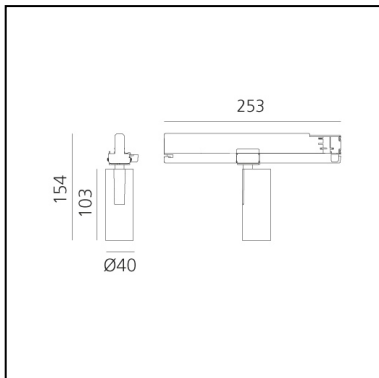

Vector Track 40 13° 4000K DALI Brushed Silver

Carlotta de Bevilacqua

DESCRIPTION

Three sizes with three different beam angles each (spot, flood, wide flood) obtained by means of refractive or hybrid optical units. Vector 55 track DALI zoom optic (22°-32°). Junction arm integrated in the spotlight's body to keep the barycentre aligned with the track and prevent any imbalance in possible suspension versions of the track. The junction allows 360° rotation and 90° tilting for maximum emission adjustment freedom. Vector 95 available only in track version. Version with compact 4-conductor (3p+n) adapter with hidden LED driver and not-dimmable phase selector.

IP20    Dimmerable: 

LUMINAIRE

- Watt: **10W**
- Delivered lumens output: **541lm**
- CCT: **4000K**
- Efficiency: **81%**
- Efficacy: **54.09lm/W**
- CRI: **90**
- Dimmable Typology: **Dali**

Notes

220/240Vac 50/60Hz Electronic ballast included.

PRODUCT CODE: AN05615

FEATURES

- Article Code: **AN05615**
- Colour: **Brushed Silver**
- Installation: **ProjectorTrack**
- Series: **Architectural Indoor**
- Environment: **Indoor**
- design by: **Carlotta de Bevilacqua**

DIMENSIONS

- Height: **cm 15.4**
- Diameter: **cm 4**
- Base Length: **cm 25.3**
- Inclination: **-90+90**
- Rotation: **360°**

SOURCES INCLUDED

- Category: **Led**
- Number: **1**
- Watt: **10W**
- Color temperature (K): **4000K**
- Color Tolerance: **MacAdam 3SDCM**
- Service Life: **L70 (6K) 50000h**