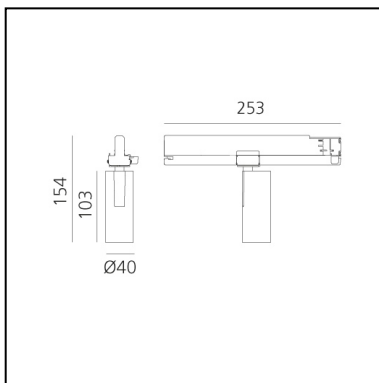

Vector Track 40 13° 4000K DALI White

Carlotta de Bevilacqua

DESCRIPTION

Three sizes with three different beam angles each (spot, flood, wide flood) obtained by means of refractive or hybrid optical units. Vector 55 track DALI zoom optic (22°-32°). Junction arm integrated in the spotlight's body to keep the barycentre aligned with the track and prevent any imbalance in possible suspension versions of the track. The junction allows 360° rotation and 90° tilting for maximum emission adjustment freedom. Vector 95 available only in track version. Version with compact 4-conductor (3p+n) adapter with hidden LED driver and not-dimmable phase selector.

IP20    Dimmerable: 

LUMINAIRE

- Watt: **10W**
- Delivered lumens output: **541lm**
- CCT: **4000K**
- Efficiency: **81%**
- Efficacy: **54.09lm/W**
- CRI: **90**
- Dimmable Typology: **Dali**

Notes

220/240Vac 50/60Hz Electronic ballast included.

PRODUCT CODE: AN05601

FEATURES

- Article Code: **AN05601**
- Colour: **White**
- Installation: **ProjectorTrack**
- Series: **Architectural Indoor**
- Environment: **Indoor**
- design by: **Carlotta de Bevilacqua**

DIMENSIONS

- Height: **cm 15.4**
- Diameter: **cm 4**
- Base Length: **cm 25.3**
- Inclination: **-90+90**
- Rotation: **360°**

SOURCES INCLUDED

- Category: **Led**
- Number: **1**
- Watt: **10W**
- Color temperature (K): **4000K**
- Color Tolerance: **MacAdam 3SDCM**
- Service Life: **L70 (6K) 50000h**