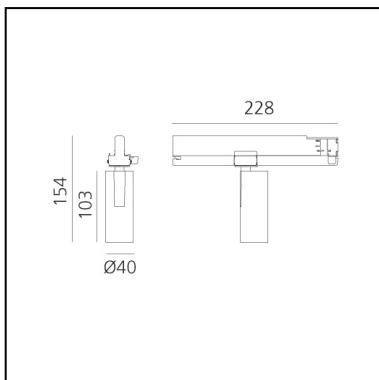

Vector Track 40 13° 4000K Undimmable Black

Carlotta de Bevilacqua

DESCRIPTION

Three sizes with three different beam angles each (spot, flood, wide flood) obtained by means of refractive or hybrid optical units. Vector 55 track DALI zoom optic (22°-32°). Junction arm integrated in the spotlight's body to keep the barycentre aligned with the track and prevent any imbalance in possible suspension versions of the track. The junction allows 360° rotation and 90° tilting for maximum emission adjustment freedom. Vector 95 available only in track version. Version with compact 4-conductor (3p+n) adapter with hidden LED driver and not-dimmable phase selector.

IP20   

LUMINAIRE

- Watt: **10W**
- Delivered lumens output: **541lm**
- CCT: **4000K**
- Efficiency: **81%**
- Efficacy: **54.09lm/W**
- CRI: **90**

Notes

220/240Vac 50/60Hz Electronic ballast included.

PRODUCT CODE: AN05104

FEATURES

- Article Code: **AN05104**
- Colour: **Black**
- Installation: **ProjectorTrack**
- Series: **Architectural Indoor**
- Environment: **Indoor**
- design by: **Carlotta de Bevilacqua**

DIMENSIONS

- Height: **cm 15.4**
- Diameter: **cm 4**
- Base Length: **cm 22.8**
- Inclination: **-90+90**
- Rotation: **360°**

SOURCES INCLUDED

- Category: **Led**
- Number: **1**
- Watt: **10W**
- Color temperature (K): **4000K**
- Color Tolerance: **MacAdam 3SDCM**
- Service Life: **L70 (6K) 50000h**