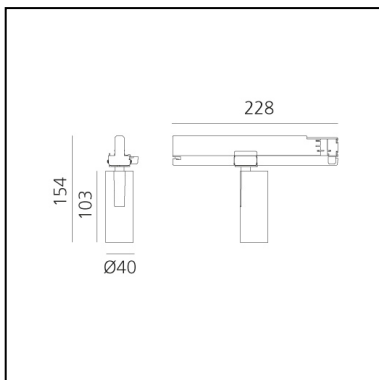

Vector Track 40 13° 4000K Undimmable Brushed Bronze

Carlotta de Bevilacqua

DESCRIPTION

Three sizes with three different beam angles each (spot, flood, wide flood) obtained by means of refractive or hybrid optical units. Vector 55 track DALI zoom optic (22°-32°). Junction arm integrated in the spotlight's body to keep the barycentre aligned with the track and prevent any imbalance in possible suspension versions of the track. The junction allows 360° rotation and 90° tilting for maximum emission adjustment freedom. Vector 95 available only in track version. Version with compact 4-conductor (3p+n) adapter with hidden LED driver and not-dimmable phase selector.

IP20   

LUMINAIRE

- Watt: **10W**
- Delivered lumens output: **541lm**
- CCT: **4000K**
- Efficiency: **81%**
- Efficacy: **54.09lm/W**
- CRI: **90**

Notes

220/240Vac 50/60Hz Electronic ballast included.

PRODUCT CODE: AN05120

DIMENSIONS

- Height: **cm 15.4**
- Diameter: **cm 4**
- Base Length: **cm 22.8**
- Inclination: **-90+90**
- Rotation: **360°**

SOURCES INCLUDED

- Category: **Led**
- Number: **1**
- Watt: **10W**
- Color temperature (K): **4000K**
- Color Tolerance: **MacAdam 3SDCM**
- Service Life: **L70 (6K) 50000h**