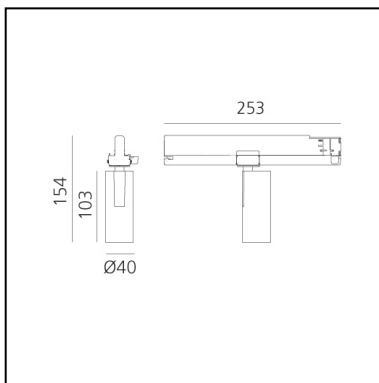

Vector Track 40 20° 2700K DALI Black

Carlotta de Bevilacqua

DESCRIPTION

Three sizes with three different beam angles each (spot, flood, wide flood) obtained by means of refractive or hybrid optical units. Vector 55 track DALI zoom optic (22°-32°). Junction arm integrated in the spotlight's body to keep the barycentre aligned with the track and prevent any imbalance in possible suspension versions of the track. The junction allows 360° rotation and 90° tilting for maximum emission adjustment freedom. Vector 95 available only in track version. Version with compact 4-conductor (3p+n) adapter with hidden LED driver and not-dimmable phase selector.

IP20    Dimmerable: 

LUMINAIRE

- Watt: **10W**
- Delivered lumens output: **543lm**
- CCT: **2700K**
- Efficiency: **69%**
- Efficacy: **54.25lm/W**
- CRI: **90**
- Dimmable Typology: **Dali**

Notes

220/240Vac 50/60Hz Electronic ballast included.

PRODUCT CODE: AN01704

FEATURES

- Article Code: **AN01704**
- Colour: **Black**
- Installation: **ProjectorTrack**
- Series: **Architectural Indoor**
- Environment: **Indoor**
- design by: **Carlotta de Bevilacqua**

DIMENSIONS

- Height: **cm 15.4**
- Diameter: **cm 4**
- Base Length: **cm 25.3**
- Inclination: **-90+90**
- Rotation: **360°**

SOURCES INCLUDED

- Category: **Led**
- Number: **1**
- Watt: **10W**
- Color temperature (K): **2700K**