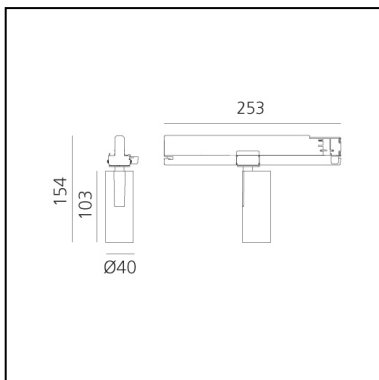

Vector Track 40 20° 2700K DALI

Brushed bronze

Carlotta de Bevilacqua

DESCRIPTION

Three sizes with three different beam angles each (spot, flood, wide flood) obtained by means of refractive or hybrid optical units. Vector 55 track DALI zoom optic (22°-32°). Junction arm integrated in the spotlight's body to keep the barycentre aligned with the track and prevent any imbalance in possible suspension versions of the track. The junction allows 360° rotation and 90° tilting for maximum emission adjustment freedom. Vector 95 available only in track version. Version with compact 4-conductor (3p+n) adapter with hidden LED driver and not-dimmable phase selector.

IP20    Dimmerable: 

LUMINAIRE

- Watt: **10W**
- Delivered lumens output: **543lm**
- CCT: **2700K**
- Efficiency: **69%**
- Efficacy: **54.25lm/W**
- CRI: **90**
- Dimmable Typology: **Dali**

Notes

220/240Vac 50/60Hz Electronic ballast included.

DIMENSIONS

- Height: **cm 15.4**
- Diameter: **cm 4**
- Base Length: **cm 25.3**
- Inclination: **-90+90**
- Rotation: **360°**

SOURCES INCLUDED

- Category: **Led**
- Number: **1**
- Watt: **10W**
- Color temperature (K): **2700K**