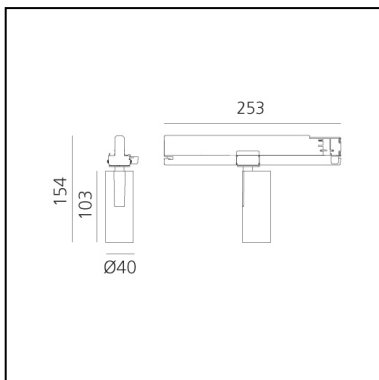

DESCRIPTION

Three sizes with three different beam angles each (spot, flood, wide flood) obtained by means of refractive or hybrid optical units. Vector 55 track DALI zoom optic (22°-32°). Junction arm integrated in the spotlight's body to keep the barycentre aligned with the track and prevent any imbalance in possible suspension versions of the track. The junction allows 360° rotation and 90° tilting for maximum emission adjustment freedom. Vector 95 available only in track version. Version with compact 4-conductor (3p+n) adapter with hidden LED driver and not-dimmable phase selector.

IP20 Dimmerable: