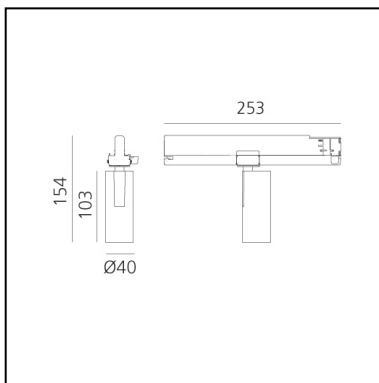

Vector Track 40 20° 2700K DALI White

Carlotta de Bevilacqua

DESCRIPTION

Three sizes with three different beam angles each (spot, flood, wide flood) obtained by means of refractive or hybrid optical units. Vector 55 track DALI zoom optic (22°-32°). Junction arm integrated in the spotlight's body to keep the barycentre aligned with the track and prevent any imbalance in possible suspension versions of the track. The junction allows 360° rotation and 90° tilting for maximum emission adjustment freedom. Vector 95 available only in track version. Version with compact 4-conductor (3p+n) adapter with hidden LED driver and not-dimmable phase selector.

IP20    Dimmerable: 

LUMINAIRE

- Watt: **10W**
- Delivered lumens output: **543lm**
- CCT: **2700K**
- Efficiency: **69%**
- Efficacy: **54.25lm/W**
- CRI: **90**
- Dimmable Typology: **Dali**

Notes

220/240Vac 50/60Hz Electronic ballast included.

PRODUCT CODE: AN01701

FEATURES

- Article Code: **AN01701**
- Colour: **White**
- Installation: **ProjectorTrack**
- Series: **Architectural Indoor**
- Environment: **Indoor**
- design by: **Carlotta de Bevilacqua**

DIMENSIONS

- Height: **cm 15.4**
- Diameter: **cm 4**
- Base Length: **cm 25.3**
- Inclination: **-90+90**
- Rotation: **360°**

SOURCES INCLUDED

- Category: **Led**
- Number: **1**
- Watt: **10W**
- Color temperature (K): **2700K**