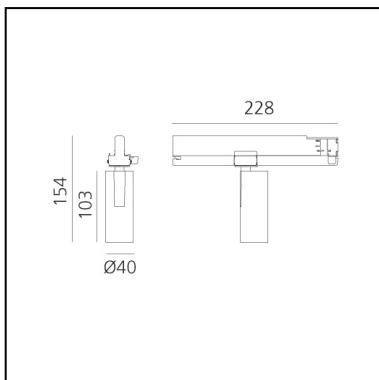

Vector Track 40 20° 2700K Undimmable Black

Carlotta de Bevilacqua

DESCRIPTION

Three sizes with three different beam angles each (spot, flood, wide flood) obtained by means of refractive or hybrid optical units. Vector 55 track DALI zoom optic (22°-32°). Junction arm integrated in the spotlight's body to keep the barycentre aligned with the track and prevent any imbalance in possible suspension versions of the track. The junction allows 360° rotation and 90° tilting for maximum emission adjustment freedom. Vector 95 available only in track version. Version with compact 4-conductor (3p+n) adapter with hidden LED driver and not-dimmable phase selector.

IP20   

LUMINAIRE

- Watt: **10W**
- Delivered lumens output: **543lm**
- CCT: **2700K**
- Efficiency: **69%**
- Efficacy: **54.25lm/W**
- CRI: **90**

Notes

220/240Vac 50/60Hz Electronic ballast included.

PRODUCT CODE: AN01204

FEATURES

- Article Code: **AN01204**
- Colour: **Black**
- Installation: **ProjectorTrack**
- Series: **Architectural Indoor**
- Environment: **Indoor**
- design by: **Carlotta de Bevilacqua**

DIMENSIONS

- Height: **cm 15.4**
- Diameter: **cm 4**
- Base Length: **cm 22.8**
- Inclination: **-90+90**
- Rotation: **360°**

SOURCES INCLUDED

- Category: **Led**
- Number: **1**
- Watt: **10W**
- Color temperature (K): **2700K**