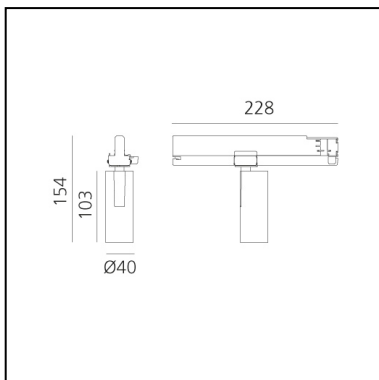

Vector Track 40 20° 2700K Undimmable White

Carlotta de Bevilacqua

DESCRIPTION

Three sizes with three different beam angles each (spot, flood, wide flood) obtained by means of refractive or hybrid optical units. Vector 55 track DALI zoom optic (22°-32°). Junction arm integrated in the spotlight's body to keep the barycentre aligned with the track and prevent any imbalance in possible suspension versions of the track. The junction allows 360° rotation and 90° tilting for maximum emission adjustment freedom. Vector 95 available only in track version. Version with compact 4-conductor (3p+n) adapter with hidden LED driver and not-dimmable phase selector.

IP20   

LUMINAIRE

- Watt: **10W**
- Delivered lumens output: **543lm**
- CCT: **2700K**
- Efficiency: **69%**
- Efficacy: **54.25lm/W**
- CRI: **90**

Notes

220/240Vac 50/60Hz Electronic ballast included.

PRODUCT CODE: AN01201

FEATURES

- Article Code: **AN01201**
- Colour: **White**
- Installation: **ProjectorTrack**
- Series: **Architectural Indoor**
- Environment: **Indoor**
- design by: **Carlotta de Bevilacqua**

DIMENSIONS

- Height: **cm 15.4**
- Diameter: **cm 4**
- Base Length: **cm 22.8**
- Inclination: **-90+90**
- Rotation: **360°**

SOURCES INCLUDED

- Category: **Led**
- Number: **1**
- Watt: **10W**
- Color temperature (K): **2700K**