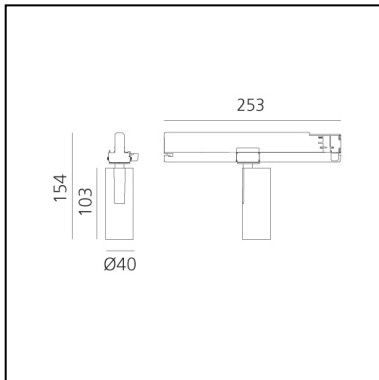

## DESCRIPTION

Three sizes with three different beam angles each (spot, flood, wide flood) obtained by means of refractive or hybrid optical units. Vector 55 track DALI zoom optic (22°-32°). Junction arm integrated in the spotlight's body to keep the barycentre aligned with the track and prevent any imbalance in possible suspension versions of the track. The junction allows 360° rotation and 90° tilting for maximum emission adjustment freedom. Vector 95 available only in track version. Version with compact 4-conductor (3p+n) adapter with hidden LED driver and not-dimmable phase selector.

## LUMINAIRE

- Watt: **10W**
- Delivered lumens output: **584lm**
- CCT: **3000K**
- Efficiency: **69%**
- Efficacy: **58.43lm/W**
- CRI: **90**
- Dimmable Typology: **Dali**

## DIMENSIONS

- Height: **cm 15.4**
- Diameter: **cm 4**
- Base Length: **cm 25.3**
- Inclination: **-90+90**
- Rotation: **360°**