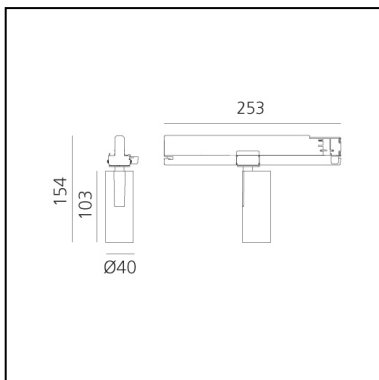

Vector Track 40 20° 3000K DALI

Brushed silver

Carlotta de Bevilacqua

DESCRIPTION

Three sizes with three different beam angles each (spot, flood, wide flood) obtained by means of refractive or hybrid optical units. Vector 55 track DALI zoom optic (22°-32°). Junction arm integrated in the spotlight's body to keep the barycentre aligned with the track and prevent any imbalance in possible suspension versions of the track. The junction allows 360° rotation and 90° tilting for maximum emission adjustment freedom. Vector 95 available only in track version. Version with compact 4-conductor (3p+n) adapter with hidden LED driver and not-dimmable phase selector.

IP20    Dimmerable: 

LUMINAIRE

- Watt: **10W**
- Delivered lumens output: **584lm**
- CCT: **3000K**
- Efficiency: **69%**
- Efficacy: **58.43lm/W**
- CRI: **90**
- Dimmable Typology: **Dali**

Notes

220/240Vac 50/60Hz Electronic ballast included.

DIMENSIONS

- Height: **cm 15.4**
- Diameter: **cm 4**
- Base Length: **cm 25.3**
- Inclination: **-90+90**
- Rotation: **360°**

SOURCES INCLUDED

- Category: **Led**
- Number: **1**
- Watt: **10W**
- Color temperature (K): **3000K**
- CRI: **90**
- Color Tolerance: **MacAdam 3SDCM**
- Service Life: **L90 (10K) 60500h**