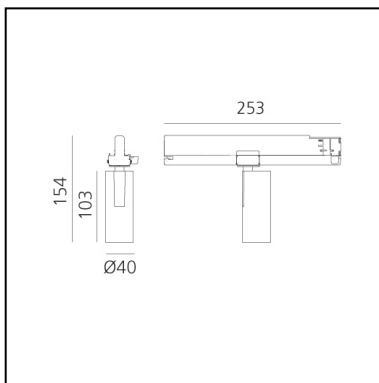

Vector Track 40 20° 3000K DALI White

Carlotta de Bevilacqua

DESCRIPTION

Three sizes with three different beam angles each (spot, flood, wide flood) obtained by means of refractive or hybrid optical units. Vector 55 track DALI zoom optic (22°-32°). Junction arm integrated in the spotlight's body to keep the barycentre aligned with the track and prevent any imbalance in possible suspension versions of the track. The junction allows 360° rotation and 90° tilting for maximum emission adjustment freedom. Vector 95 available only in track version. Version with compact 4-conductor (3p+n) adapter with hidden LED driver and not-dimmable phase selector.

IP20    Dimmerable: 

LUMINAIRE

- Watt: **10W**
- Delivered lumens output: **584lm**
- CCT: **3000K**
- Efficiency: **69%**
- Efficacy: **58.43lm/W**
- CRI: **90**
- Dimmable Typology: **Dali**

Notes

220/240Vac 50/60Hz Electronic ballast included.

PRODUCT CODE: AN00701

FEATURES

- Article Code: **AN00701**
- Colour: **White**
- Installation: **ProjectorTrack**
- Series: **Architectural Indoor**
- Environment: **Indoor**
- design by: **Carlotta de Bevilacqua**

DIMENSIONS

- Height: **cm 15.4**
- Diameter: **cm 4**
- Base Length: **cm 25.3**
- Inclination: **-90+90**
- Rotation: **360°**

SOURCES INCLUDED

- Category: **Led**
- Number: **1**
- Watt: **10W**
- Color temperature (K): **3000K**
- CRI: **90**
- Color Tolerance: **MacAdam 3SDCM**
- Service Life: **L90 (10K) 60500h**