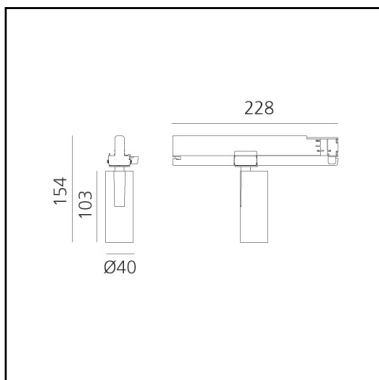

Vector Track 40 20° 3000K Undimmable Black

Carlotta de Bevilacqua

DESCRIPTION

Three sizes with three different beam angles each (spot, flood, wide flood) obtained by means of refractive or hybrid optical units. Vector 55 track DALI zoom optic (22°-32°). Junction arm integrated in the spotlight's body to keep the barycentre aligned with the track and prevent any imbalance in possible suspension versions of the track. The junction allows 360° rotation and 90° tilting for maximum emission adjustment freedom. Vector 95 available only in track version. Version with compact 4-conductor (3p+n) adapter with hidden LED driver and not-dimmable phase selector.

IP20   

LUMINAIRE

- Watt: **10W**
- Delivered lumens output: **584lm**
- CCT: **3000K**
- Efficiency: **69%**
- Efficacy: **58.43lm/W**
- CRI: **90**

Notes

220/240Vac 50/60Hz Electronic ballast included.

PRODUCT CODE: AN00204

FEATURES

- Article Code: **AN00204**
- Colour: **Black**
- Installation: **ProjectorTrack**
- Series: **Architectural Indoor**
- Environment: **Indoor**
- design by: **Carlotta de Bevilacqua**

DIMENSIONS

- Height: **cm 15.4**
- Diameter: **cm 4**
- Base Length: **cm 22.8**
- Inclination: **-90+90**
- Rotation: **360°**

SOURCES INCLUDED

- Category: **Led**
- Number: **1**
- Watt: **10W**
- Color temperature (K): **3000K**
- CRI: **90**
- Color Tolerance: **MacAdam 3SDCM**
- Service Life: **L90 (10K) 60500h**