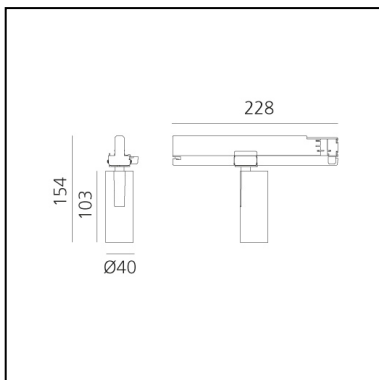

Vector Track 40 20° 3000K Undimmable Brushed silver

Carlotta de Bevilacqua

DESCRIPTION

Three sizes with three different beam angles each (spot, flood, wide flood) obtained by means of refractive or hybrid optical units. Vector 55 track DALI zoom optic (22°-32°). Junction arm integrated in the spotlight's body to keep the barycentre aligned with the track and prevent any imbalance in possible suspension versions of the track. The junction allows 360° rotation and 90° tilting for maximum emission adjustment freedom. Vector 95 available only in track version. Version with compact 4-conductor (3p+n) adapter with hidden LED driver and not-dimmable phase selector.

IP20   

LUMINAIRE

- Watt: **10W**
- Delivered lumens output: **584lm**
- CCT: **3000K**
- Efficiency: **69%**
- Efficacy: **58.43lm/W**
- CRI: **90**

Notes

220/240Vac 50/60Hz Electronic ballast included.

PRODUCT CODE: AN00215

DIMENSIONS

- Height: **cm 15.4**
- Diameter: **cm 4**
- Base Length: **cm 22.8**
- Inclination: **-90+90**
- Rotation: **360°**

SOURCES INCLUDED

- Category: **Led**
- Number: **1**
- Watt: **10W**
- Color temperature (K): **3000K**
- CRI: **90**
- Color Tolerance: **MacAdam 3SDCM**
- Service Life: **L90 (10K) 60500h**