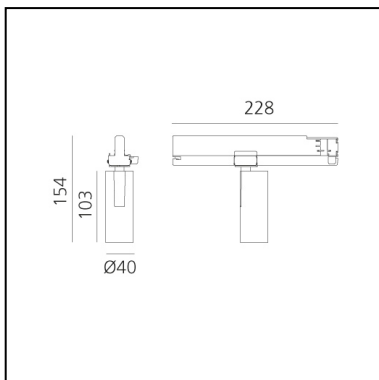

Vector Track 40 20° 3000K Undimmable White

Carlotta de Bevilacqua

DESCRIPTION

Three sizes with three different beam angles each (spot, flood, wide flood) obtained by means of refractive or hybrid optical units. Vector 55 track DALI zoom optic (22°-32°). Junction arm integrated in the spotlight's body to keep the barycentre aligned with the track and prevent any imbalance in possible suspension versions of the track. The junction allows 360° rotation and 90° tilting for maximum emission adjustment freedom. Vector 95 available only in track version. Version with compact 4-conductor (3p+n) adapter with hidden LED driver and not-dimmable phase selector.

IP20   

LUMINAIRE

- Watt: **10W**
- Delivered lumens output: **584lm**
- CCT: **3000K**
- Efficiency: **69%**
- Efficacy: **58.43lm/W**
- CRI: **90**

Notes

220/240Vac 50/60Hz Electronic ballast included.

PRODUCT CODE: AN00201

FEATURES

- Article Code: **AN00201**
- Colour: **White**
- Installation: **ProjectorTrack**
- Series: **Architectural Indoor**
- Environment: **Indoor**
- design by: **Carlotta de Bevilacqua**

DIMENSIONS

- Height: **cm 15.4**
- Diameter: **cm 4**
- Base Length: **cm 22.8**
- Inclination: **-90+90**
- Rotation: **360°**

SOURCES INCLUDED

- Category: **Led**
- Number: **1**
- Watt: **10W**
- Color temperature (K): **3000K**
- CRI: **90**
- Color Tolerance: **MacAdam 3SDCM**
- Service Life: **L90 (10K) 60500h**