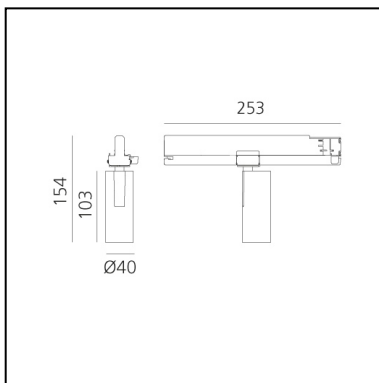

Vector Track 40 20° 4000K DALI Black

Carlotta de Bevilacqua

DESCRIPTION

Three sizes with three different beam angles each (spot, flood, wide flood) obtained by means of refractive or hybrid optical units. Vector 55 track DALI zoom optic (22°-32°). Junction arm integrated in the spotlight's body to keep the barycentre aligned with the track and prevent any imbalance in possible suspension versions of the track. The junction allows 360° rotation and 90° tilting for maximum emission adjustment freedom. Vector 95 available only in track version. Version with compact 4-conductor (3p+n) adapter with hidden LED driver and not-dimmable phase selector.

IP20    Dimmerable: 

LUMINAIRE

- Watt: **10W**
- Delivered lumens output: **626lm**
- CCT: **4000K**
- Efficiency: **69%**
- Efficacy: **62.60lm/W**
- CRI: **90**
- Dimmable Typology: **Dali**

Notes

220/240Vac 50/60Hz Electronic ballast included.

PRODUCT CODE: AN05704

FEATURES

- Article Code: **AN05704**
- Colour: **Black**
- Installation: **ProjectorTrack**
- Series: **Architectural Indoor**
- Environment: **Indoor**
- design by: **Carlotta de Bevilacqua**

DIMENSIONS

- Height: **cm 15.4**
- Diameter: **cm 4**
- Base Length: **cm 25.3**
- Inclination: **-90+90**
- Rotation: **360°**

SOURCES INCLUDED

- Category: **Led**
- Number: **1**
- Watt: **10W**
- Color temperature (K): **4000K**
- Color Tolerance: **MacAdam 3SDCM**
- Service Life: **L70 (6K) 50000h**