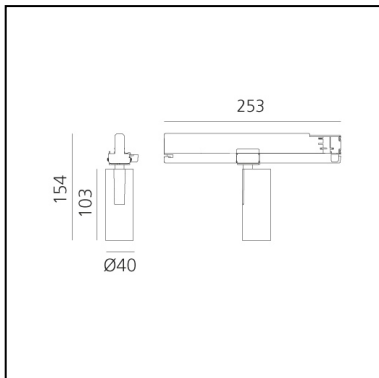

DESCRIPTION

Three sizes with three different beam angles each (spot, flood, wide flood) obtained by means of refractive or hybrid optical units. Vector 55 track DALI zoom optic (22°-32°). Junction arm integrated in the spotlight's body to keep the barycentre aligned with the track and prevent any imbalance in possible suspension versions of the track. The junction allows 360° rotation and 90° tilting for maximum emission adjustment freedom. Vector 95 available only in track version. Version with compact 4-conductor (3p+n) adapter with hidden LED driver and not-dimmable phase selector.

IP20 Dimmerable: