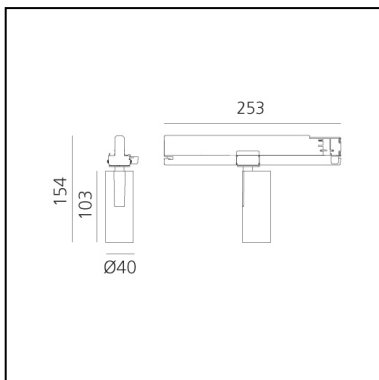

Vector Track 40 20° 4000K DALI Brushed Silver

Carlotta de Bevilacqua

DESCRIPTION

Three sizes with three different beam angles each (spot, flood, wide flood) obtained by means of refractive or hybrid optical units. Vector 55 track DALI zoom optic (22°-32°). Junction arm integrated in the spotlight's body to keep the barycentre aligned with the track and prevent any imbalance in possible suspension versions of the track. The junction allows 360° rotation and 90° tilting for maximum emission adjustment freedom. Vector 95 available only in track version. Version with compact 4-conductor (3p+n) adapter with hidden LED driver and not-dimmable phase selector.

IP20    Dimmerable: 

LUMINAIRE

- Watt: **10W**
- Delivered lumens output: **626lm**
- CCT: **4000K**
- Efficiency: **69%**
- Efficacy: **62.60lm/W**
- CRI: **90**
- Dimmable Typology: **Dali**

Notes

220/240Vac 50/60Hz Electronic ballast included.

PRODUCT CODE: AN05715

FEATURES

- Article Code: **AN05715**
- Colour: **Brushed Silver**
- Installation: **ProjectorTrack**
- Series: **Architectural Indoor**
- Environment: **Indoor**
- design by: **Carlotta de Bevilacqua**

DIMENSIONS

- Height: **cm 15.4**
- Diameter: **cm 4**
- Base Length: **cm 25.3**
- Inclination: **-90+90**
- Rotation: **360°**

SOURCES INCLUDED

- Category: **Led**
- Number: **1**
- Watt: **10W**
- Color temperature (K): **4000K**
- Color Tolerance: **MacAdam 3SDCM**
- Service Life: **L70 (6K) 50000h**