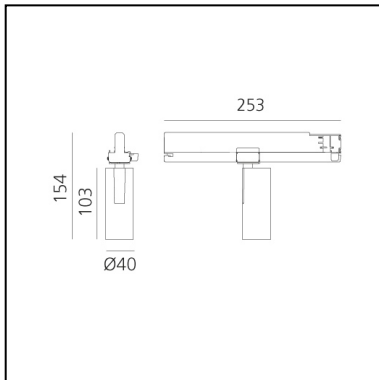

Vector Track 40 20° 4000K DALI White

Carlotta de Bevilacqua

DESCRIPTION

Three sizes with three different beam angles each (spot, flood, wide flood) obtained by means of refractive or hybrid optical units. Vector 55 track DALI zoom optic (22°-32°). Junction arm integrated in the spotlight's body to keep the barycentre aligned with the track and prevent any imbalance in possible suspension versions of the track. The junction allows 360° rotation and 90° tilting for maximum emission adjustment freedom. Vector 95 available only in track version. Version with compact 4-conductor (3p+n) adapter with hidden LED driver and not-dimmable phase selector.

IP20    Dimmerable: 

LUMINAIRE

- Watt: **10W**
- Delivered lumens output: **626lm**
- CCT: **4000K**
- Efficiency: **69%**
- Efficacy: **62.60lm/W**
- CRI: **90**
- Dimmable Typology: **Dali**

Notes

220/240Vac 50/60Hz Electronic ballast included.

PRODUCT CODE: AN05701

FEATURES

- Article Code: **AN05701**
- Colour: **White**
- Installation: **ProjectorTrack**
- Series: **Architectural Indoor**
- Environment: **Indoor**
- design by: **Carlotta de Bevilacqua**

DIMENSIONS

- Height: **cm 15.4**
- Diameter: **cm 4**
- Base Length: **cm 25.3**
- Inclination: **-90+90**
- Rotation: **360°**

SOURCES INCLUDED

- Category: **Led**
- Number: **1**
- Watt: **10W**
- Color temperature (K): **4000K**
- Color Tolerance: **MacAdam 3SDCM**
- Service Life: **L70 (6K) 50000h**