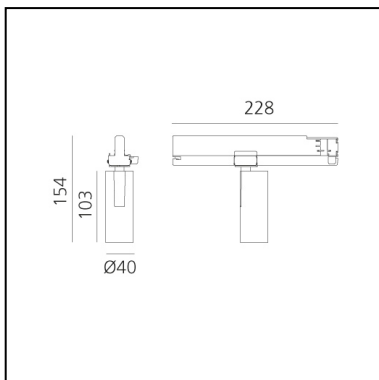

Vector Track 40 20° 4000K Undimmable Black

Carlotta de Bevilacqua

DESCRIPTION

Three sizes with three different beam angles each (spot, flood, wide flood) obtained by means of refractive or hybrid optical units. Vector 55 track DALI zoom optic (22°-32°). Junction arm integrated in the spotlight's body to keep the barycentre aligned with the track and prevent any imbalance in possible suspension versions of the track. The junction allows 360° rotation and 90° tilting for maximum emission adjustment freedom. Vector 95 available only in track version. Version with compact 4-conductor (3p+n) adapter with hidden LED driver and not-dimmable phase selector.

IP20   

LUMINAIRE

- Watt: **10W**
- Delivered lumens output: **626lm**
- CCT: **4000K**
- Efficiency: **69%**
- Efficacy: **62.60lm/W**
- CRI: **90**

Notes

220/240Vac 50/60Hz Electronic ballast included.

PRODUCT CODE: AN05204

FEATURES

- Article Code: **AN05204**
- Colour: **Black**
- Installation: **ProjectorTrack**
- Series: **Architectural Indoor**
- Environment: **Indoor**
- design by: **Carlotta de Bevilacqua**

DIMENSIONS

- Height: **cm 15.4**
- Diameter: **cm 4**
- Base Length: **cm 22.8**
- Inclination: **-90+90**
- Rotation: **360°**

SOURCES INCLUDED

- Category: **Led**
- Number: **1**
- Watt: **10W**
- Color temperature (K): **4000K**
- Color Tolerance: **MacAdam 3SDCM**
- Service Life: **L70 (6K) 50000h**