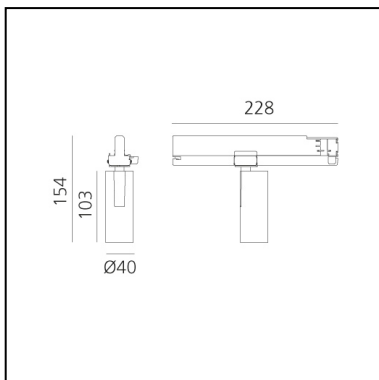

Vector Track 40 20° 4000K Undimmable Brushed Silver

Carlotta de Bevilacqua

DESCRIPTION

Three sizes with three different beam angles each (spot, flood, wide flood) obtained by means of refractive or hybrid optical units. Vector 55 track DALI zoom optic (22°-32°). Junction arm integrated in the spotlight's body to keep the barycentre aligned with the track and prevent any imbalance in possible suspension versions of the track. The junction allows 360° rotation and 90° tilting for maximum emission adjustment freedom. Vector 95 available only in track version. Version with compact 4-conductor (3p+n) adapter with hidden LED driver and not-dimmable phase selector.

IP20   

LUMINAIRE

- Watt: **10W**
- Delivered lumens output: **626lm**
- CCT: **4000K**
- Efficiency: **69%**
- Efficacy: **62.60lm/W**
- CRI: **90**

Notes

220/240Vac 50/60Hz Electronic ballast included.

PRODUCT CODE: AN05215

DIMENSIONS

- Height: **cm 15.4**
- Diameter: **cm 4**
- Base Length: **cm 22.8**
- Inclination: **-90+90**
- Rotation: **360°**

SOURCES INCLUDED

- Category: **Led**
- Number: **1**
- Watt: **10W**
- Color temperature (K): **4000K**
- Color Tolerance: **MacAdam 3SDCM**
- Service Life: **L70 (6K) 50000h**