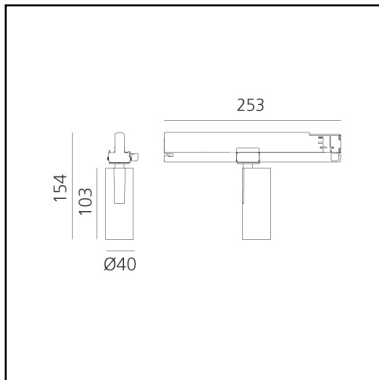

Vector Track 40 28° 2700K DALI Black

Carlotta de Bevilacqua

DESCRIPTION

Three sizes with three different beam angles each (spot, flood, wide flood) obtained by means of refractive or hybrid optical units. Vector 55 track DALI zoom optic (22°-32°). Junction arm integrated in the spotlight's body to keep the barycentre aligned with the track and prevent any imbalance in possible suspension versions of the track. The junction allows 360° rotation and 90° tilting for maximum emission adjustment freedom. Vector 95 available only in track version. Version with compact 4-conductor (3p+n) adapter with hidden LED driver and not-dimmable phase selector.

IP20    Dimmerable: 

LUMINAIRE

- Watt: **10W**
- Delivered lumens output: **491lm**
- CCT: **2700K**
- Efficiency: **63%**
- Efficacy: **49.10lm/W**
- CRI: **90**
- Dimmable Typology: **Dali**

Notes

220/240Vac 50/60Hz Electronic ballast included.

PRODUCT CODE: AN01804

FEATURES

- Article Code: **AN01804**
- Colour: **Black**
- Installation: **ProjectorTrack**
- Series: **Architectural Indoor**
- Environment: **Indoor**
- design by: **Carlotta de Bevilacqua**

DIMENSIONS

- Height: **cm 15.4**
- Diameter: **cm 4**
- Base Length: **cm 25.3**
- Inclination: **-90+90**
- Rotation: **360°**

SOURCES INCLUDED

- Category: **Led**
- Number: **1**
- Watt: **10W**
- Color temperature (K): **2700K**