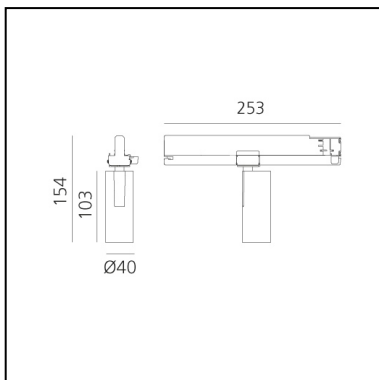

Vector Track 40 28° 2700K DALI

Brushed bronze

Carlotta de Bevilacqua

DESCRIPTION

Three sizes with three different beam angles each (spot, flood, wide flood) obtained by means of refractive or hybrid optical units. Vector 55 track DALI zoom optic (22°-32°). Junction arm integrated in the spotlight's body to keep the barycentre aligned with the track and prevent any imbalance in possible suspension versions of the track. The junction allows 360° rotation and 90° tilting for maximum emission adjustment freedom. Vector 95 available only in track version. Version with compact 4-conductor (3p+n) adapter with hidden LED driver and not-dimmable phase selector.

IP20    Dimmerable: 

LUMINAIRE

- Watt: **10W**
- Delivered lumens output: **491lm**
- CCT: **2700K**
- Efficiency: **63%**
- Efficacy: **49.10lm/W**
- CRI: **90**
- Dimmable Typology: **Dali**

Notes

220/240Vac 50/60Hz Electronic ballast included.

PRODUCT CODE: AN01820

FEATURES

- Article Code: **AN01820**
- Colour: **Brushed Bronze**
- Installation: **ProjectorTrack**
- Series: **Architectural Indoor**
- Environment: **Indoor**
- design by: **Carlotta de Bevilacqua**

DIMENSIONS

- Height: **cm 15.4**
- Diameter: **cm 4**
- Base Length: **cm 25.3**
- Inclination: **-90+90**
- Rotation: **360°**

SOURCES INCLUDED

- Category: **Led**
- Number: **1**
- Watt: **10W**
- Color temperature (K): **2700K**