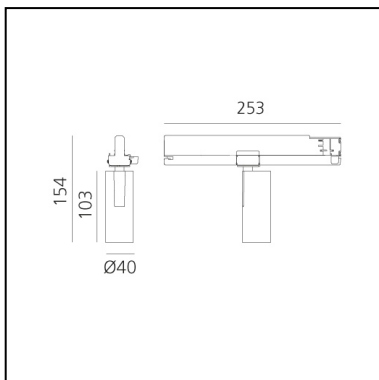

Vector Track 40 28° 2700K DALI Brushed silver

Carlotta de Bevilacqua

DESCRIPTION

Three sizes with three different beam angles each (spot, flood, wide flood) obtained by means of refractive or hybrid optical units. Vector 55 track DALI zoom optic (22°-32°). Junction arm integrated in the spotlight's body to keep the barycentre aligned with the track and prevent any imbalance in possible suspension versions of the track. The junction allows 360° rotation and 90° tilting for maximum emission adjustment freedom. Vector 95 available only in track version. Version with compact 4-conductor (3p+n) adapter with hidden LED driver and not-dimmable phase selector.

IP20    Dimmerable: 

LUMINAIRE

- Watt: **10W**
- Delivered lumens output: **491lm**
- CCT: **2700K**
- Efficiency: **63%**
- Efficacy: **49.10lm/W**
- CRI: **90**
- Dimmable Typology: **Dali**

Notes

220/240Vac 50/60Hz Electronic ballast included.

DIMENSIONS

- Height: **cm 15.4**
- Diameter: **cm 4**
- Base Length: **cm 25.3**
- Inclination: **-90+90**
- Rotation: **360°**

SOURCES INCLUDED

- Category: **Led**
- Number: **1**
- Watt: **10W**
- Color temperature (K): **2700K**