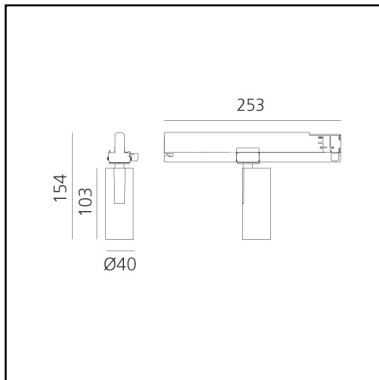

Vector Track 40 28° 2700K DALI White

Carlotta de Bevilacqua

DESCRIPTION

Three sizes with three different beam angles each (spot, flood, wide flood) obtained by means of refractive or hybrid optical units. Vector 55 track DALI zoom optic (22°-32°). Junction arm integrated in the spotlight's body to keep the barycentre aligned with the track and prevent any imbalance in possible suspension versions of the track. The junction allows 360° rotation and 90° tilting for maximum emission adjustment freedom. Vector 95 available only in track version. Version with compact 4-conductor (3p+n) adapter with hidden LED driver and not-dimmable phase selector.

IP20    Dimmerable: 

LUMINAIRE

- Watt: **10W**
- Delivered lumens output: **491lm**
- CCT: **2700K**
- Efficiency: **63%**
- Efficacy: **49.10lm/W**
- CRI: **90**
- Dimmable Typology: **Dali**

Notes

220/240Vac 50/60Hz Electronic ballast included.

PRODUCT CODE: AN01801

FEATURES

- Article Code: **AN01801**
- Colour: **White**
- Installation: **ProjectorTrack**
- Series: **Architectural Indoor**
- Environment: **Indoor**
- design by: **Carlotta de Bevilacqua**

DIMENSIONS

- Height: **cm 15.4**
- Diameter: **cm 4**
- Base Length: **cm 25.3**
- Inclination: **-90+90**
- Rotation: **360°**

SOURCES INCLUDED

- Category: **Led**
- Number: **1**
- Watt: **10W**
- Color temperature (K): **2700K**