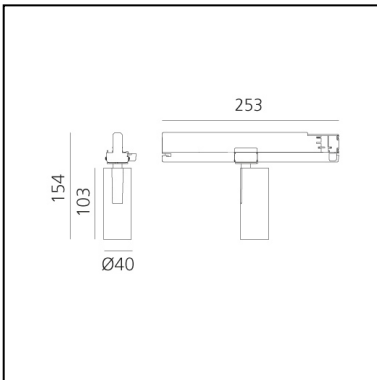

Vector Track 40 28° 2700K DALI White

Carlotta de Bevilacqua

DESCRIPTION

Three sizes with three different beam angles each (spot, flood, wide flood) obtained by means of refractive or hybrid optical units. Vector 55 track DALI zoom optic (22°-32°). Junction arm integrated in the spotlight's body to keep the barycentre aligned with the track and prevent any imbalance in possible suspension versions of the track. The junction allows 360° rotation and 90° tilting for maximum emission adjustment freedom. Vector 95 available only in track version. Version with compact 4-conductor (3p+n) adapter with hidden LED driver and not-dimmable phase selector.

IP20    Dimmerable: 

LUMINAIRE

- Watt: **10W**
- Delivered lumens output: **491lm**
- CCT: **2700K**
- Efficiency: **63%**
- Efficacy: **49.10lm/W**
- CRI: **90**
- Dimmable Typology: **Dali**

Notes

220/240Vac 50/60Hz Electronic ballast included.

PRODUCT CODE: AN01801

FEATURES

- Article Code: **AN01801**
- Colour: **White**
- Installation: **ProjectorTrack**
- Series: **Architectural Indoor**
- Environment: **Indoor**
- design by: **Carlotta de Bevilacqua**

DIMENSIONS

- Height: **cm 15.4**
- Diameter: **cm 4**
- Base Length: **cm 25.3**
- Inclination: **-90+90**
- Rotation: **360°**

SOURCES INCLUDED

- Category: **Led**
- Number: **1**
- Watt: **10W**
- Color temperature (K): **2700K**