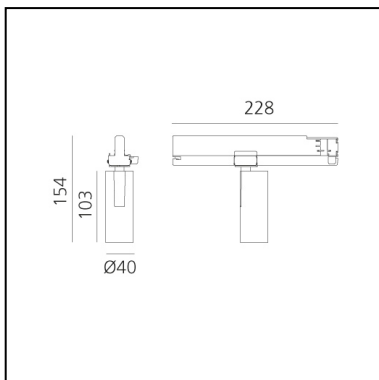

Vector Track 40 28° 2700K Undimmable Black

Carlotta de Bevilacqua

DESCRIPTION

Three sizes with three different beam angles each (spot, flood, wide flood) obtained by means of refractive or hybrid optical units. Vector 55 track DALI zoom optic (22°-32°). Junction arm integrated in the spotlight's body to keep the barycentre aligned with the track and prevent any imbalance in possible suspension versions of the track. The junction allows 360° rotation and 90° tilting for maximum emission adjustment freedom. Vector 95 available only in track version. Version with compact 4-conductor (3p+n) adapter with hidden LED driver and not-dimmable phase selector.

IP20   

LUMINAIRE

- Watt: **10W**
- Delivered lumens output: **491lm**
- CCT: **2700K**
- Efficiency: **63%**
- Efficacy: **49.10lm/W**
- CRI: **90**

Notes

220/240Vac 50/60Hz Electronic ballast included.

PRODUCT CODE: AN01304

FEATURES

- Article Code: **AN01304**
- Colour: **Black**
- Installation: **ProjectorTrack**
- Series: **Architectural Indoor**
- Environment: **Indoor**
- design by: **Carlotta de Bevilacqua**

DIMENSIONS

- Height: **cm 15.4**
- Diameter: **cm 4**
- Base Length: **cm 22.8**
- Inclination: **-90+90**
- Rotation: **360°**

SOURCES INCLUDED

- Category: **Led**
- Number: **1**
- Watt: **10W**
- Color temperature (K): **2700K**