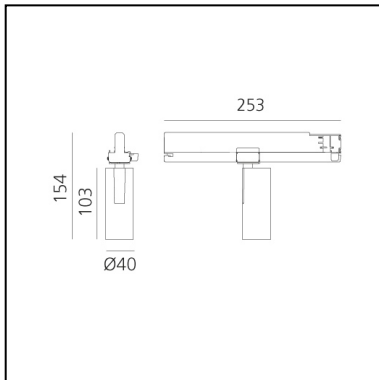

Vector Track 40 28° 3000K DALI Black

Carlotta de Bevilacqua

DESCRIPTION

Three sizes with three different beam angles each (spot, flood, wide flood) obtained by means of refractive or hybrid optical units. Vector 55 track DALI zoom optic (22°-32°). Junction arm integrated in the spotlight's body to keep the barycentre aligned with the track and prevent any imbalance in possible suspension versions of the track. The junction allows 360° rotation and 90° tilting for maximum emission adjustment freedom. Vector 95 available only in track version. Version with compact 4-conductor (3p+n) adapter with hidden LED driver and not-dimmable phase selector.

IP20    Dimmerable: 

LUMINAIRE

- Watt: **10W**
- Delivered lumens output: **529lm**
- CCT: **3000K**
- Efficiency: **63%**
- Efficacy: **52.88lm/W**
- CRI: **90**
- Dimmable Typology: **Dali**

Notes

220/240Vac 50/60Hz Electronic ballast included.

PRODUCT CODE: AN00804

FEATURES

- Article Code: **AN00804**
- Colour: **Black**
- Installation: **ProjectorTrack**
- Series: **Architectural Indoor**
- Environment: **Indoor**
- design by: **Carlotta de Bevilacqua**

DIMENSIONS

- Height: **cm 15.4**
- Diameter: **cm 4**
- Base Length: **cm 25.3**
- Inclination: **-90+90**
- Rotation: **360°**

SOURCES INCLUDED

- Category: **Led**
- Number: **1**
- Watt: **10W**
- Color temperature (K): **3000K**
- CRI: **90**
- Color Tolerance: **MacAdam 3SDCM**
- Service Life: **L90 (10K) 60500h**