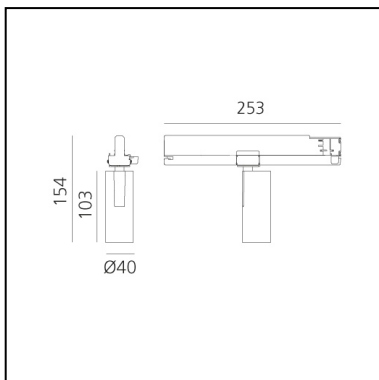

Vector Track 40 28° 3000K DALI

Brushed bronze

Carlotta de Bevilacqua

DESCRIPTION

Three sizes with three different beam angles each (spot, flood, wide flood) obtained by means of refractive or hybrid optical units. Vector 55 track DALI zoom optic (22°-32°). Junction arm integrated in the spotlight's body to keep the barycentre aligned with the track and prevent any imbalance in possible suspension versions of the track. The junction allows 360° rotation and 90° tilting for maximum emission adjustment freedom. Vector 95 available only in track version. Version with compact 4-conductor (3p+n) adapter with hidden LED driver and not-dimmable phase selector.

IP20    Dimmerable: 

LUMINAIRE

- Watt: **10W**
- Delivered lumens output: **529lm**
- CCT: **3000K**
- Efficiency: **63%**
- Efficacy: **52.88lm/W**
- CRI: **90**
- Dimmable Typology: **Dali**

Notes

220/240Vac 50/60Hz Electronic ballast included.

PRODUCT CODE: AN00820

FEATURES

- Article Code: **AN00820**
- Colour: **Brushed Bronze**
- Installation: **ProjectorTrack**
- Series: **Architectural Indoor**
- Environment: **Indoor**
- design by: **Carlotta de Bevilacqua**

DIMENSIONS

- Height: **cm 15.4**
- Diameter: **cm 4**
- Base Length: **cm 25.3**
- Inclination: **-90+90**
- Rotation: **360°**

SOURCES INCLUDED

- Category: **Led**
- Number: **1**
- Watt: **10W**
- Color temperature (K): **3000K**
- CRI: **90**
- Color Tolerance: **MacAdam 3SDCM**
- Service Life: **L90 (10K) 60500h**