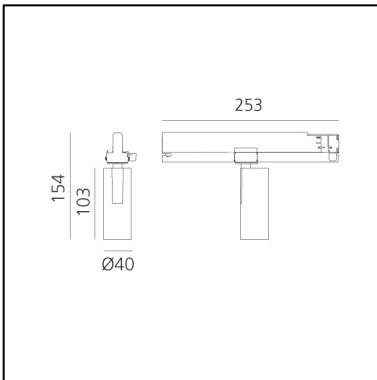

Vector Track 40 28° 3000K DALI White

Carlotta de Bevilacqua

DESCRIPTION

Three sizes with three different beam angles each (spot, flood, wide flood) obtained by means of refractive or hybrid optical units. Vector 55 track DALI zoom optic (22°-32°). Junction arm integrated in the spotlight's body to keep the barycentre aligned with the track and prevent any imbalance in possible suspension versions of the track. The junction allows 360° rotation and 90° tilting for maximum emission adjustment freedom. Vector 95 available only in track version. Version with compact 4-conductor (3p+n) adapter with hidden LED driver and not-dimmable phase selector.

IP20    Dimmerable: 

LUMINAIRE

- Watt: **10W**
- Delivered lumens output: **529lm**
- CCT: **3000K**
- Efficiency: **63%**
- Efficacy: **52.88lm/W**
- CRI: **90**
- Dimmable Typology: **Dali**

Notes

220/240Vac 50/60Hz Electronic ballast included.

PRODUCT CODE: AN00801

FEATURES

- Article Code: **AN00801**
- Colour: **White**
- Installation: **ProjectorTrack**
- Series: **Architectural Indoor**
- Environment: **Indoor**
- design by: **Carlotta de Bevilacqua**

DIMENSIONS

- Height: **cm 15.4**
- Diameter: **cm 4**
- Base Length: **cm 25.3**
- Inclination: **-90+90**
- Rotation: **360°**

SOURCES INCLUDED

- Category: **Led**
- Number: **1**
- Watt: **10W**
- Color temperature (K): **3000K**
- CRI: **90**
- Color Tolerance: **MacAdam 3SDCM**
- Service Life: **L90 (10K) 60500h**