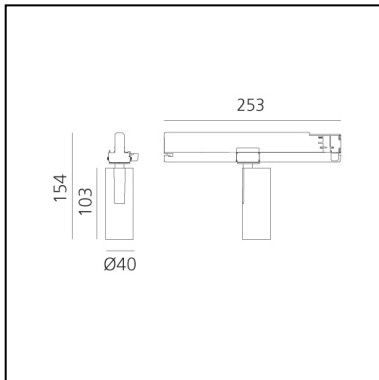

Vector Track 40 28° 4000K DALI Black

Carlotta de Bevilacqua

DESCRIPTION

Three sizes with three different beam angles each (spot, flood, wide flood) obtained by means of refractive or hybrid optical units. Vector 55 track DALI zoom optic (22°-32°). Junction arm integrated in the spotlight's body to keep the barycentre aligned with the track and prevent any imbalance in possible suspension versions of the track. The junction allows 360° rotation and 90° tilting for maximum emission adjustment freedom. Vector 95 available only in track version. Version with compact 4-conductor (3p+n) adapter with hidden LED driver and not-dimmable phase selector.

IP20    Dimmerable: 

LUMINAIRE

- Watt: **10W**
- Delivered lumens output: **566lm**
- CCT: **4000K**
- Efficiency: **63%**
- Efficacy: **56.65lm/W**
- CRI: **90**
- Dimmable Typology: **Dali**

Notes

220/240Vac 50/60Hz Electronic ballast included.

PRODUCT CODE: AN05804

FEATURES

- Article Code: **AN05804**
- Colour: **Black**
- Installation: **ProjectorTrack**
- Series: **Architectural Indoor**
- Environment: **Indoor**
- design by: **Carlotta de Bevilacqua**

DIMENSIONS

- Height: **cm 15.4**
- Diameter: **cm 4**
- Base Length: **cm 25.3**
- Inclination: **-90+90**
- Rotation: **360°**

SOURCES INCLUDED

- Category: **Led**
- Number: **1**
- Watt: **10W**
- Color temperature (K): **4000K**
- Color Tolerance: **MacAdam 3SDCM**
- Service Life: **L70 (6K) 50000h**