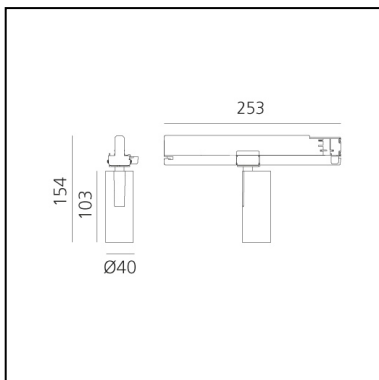

Vector Track 40 28° 4000K DALI Brushed Silver

Carlotta de Bevilacqua

DESCRIPTION

Three sizes with three different beam angles each (spot, flood, wide flood) obtained by means of refractive or hybrid optical units. Vector 55 track DALI zoom optic (22°-32°). Junction arm integrated in the spotlight's body to keep the barycentre aligned with the track and prevent any imbalance in possible suspension versions of the track. The junction allows 360° rotation and 90° tilting for maximum emission adjustment freedom. Vector 95 available only in track version. Version with compact 4-conductor (3p+n) adapter with hidden LED driver and not-dimmable phase selector.

IP20    Dimmerable: 

LUMINAIRE

- Watt: **10W**
- Delivered lumens output: **566lm**
- CCT: **4000K**
- Efficiency: **63%**
- Efficacy: **56.65lm/W**
- CRI: **90**
- Dimmable Typology: **Dali**

Notes

220/240Vac 50/60Hz Electronic ballast included.

PRODUCT CODE: AN05815

FEATURES

- Article Code: **AN05815**
- Colour: **Brushed Silver**
- Installation: **ProjectorTrack**
- Series: **Architectural Indoor**
- Environment: **Indoor**
- design by: **Carlotta de Bevilacqua**

DIMENSIONS

- Height: **cm 15.4**
- Diameter: **cm 4**
- Base Length: **cm 25.3**
- Inclination: **-90+90**
- Rotation: **360°**

SOURCES INCLUDED

- Category: **Led**
- Number: **1**
- Watt: **10W**
- Color temperature (K): **4000K**
- Color Tolerance: **MacAdam 3SDCM**
- Service Life: **L70 (6K) 50000h**